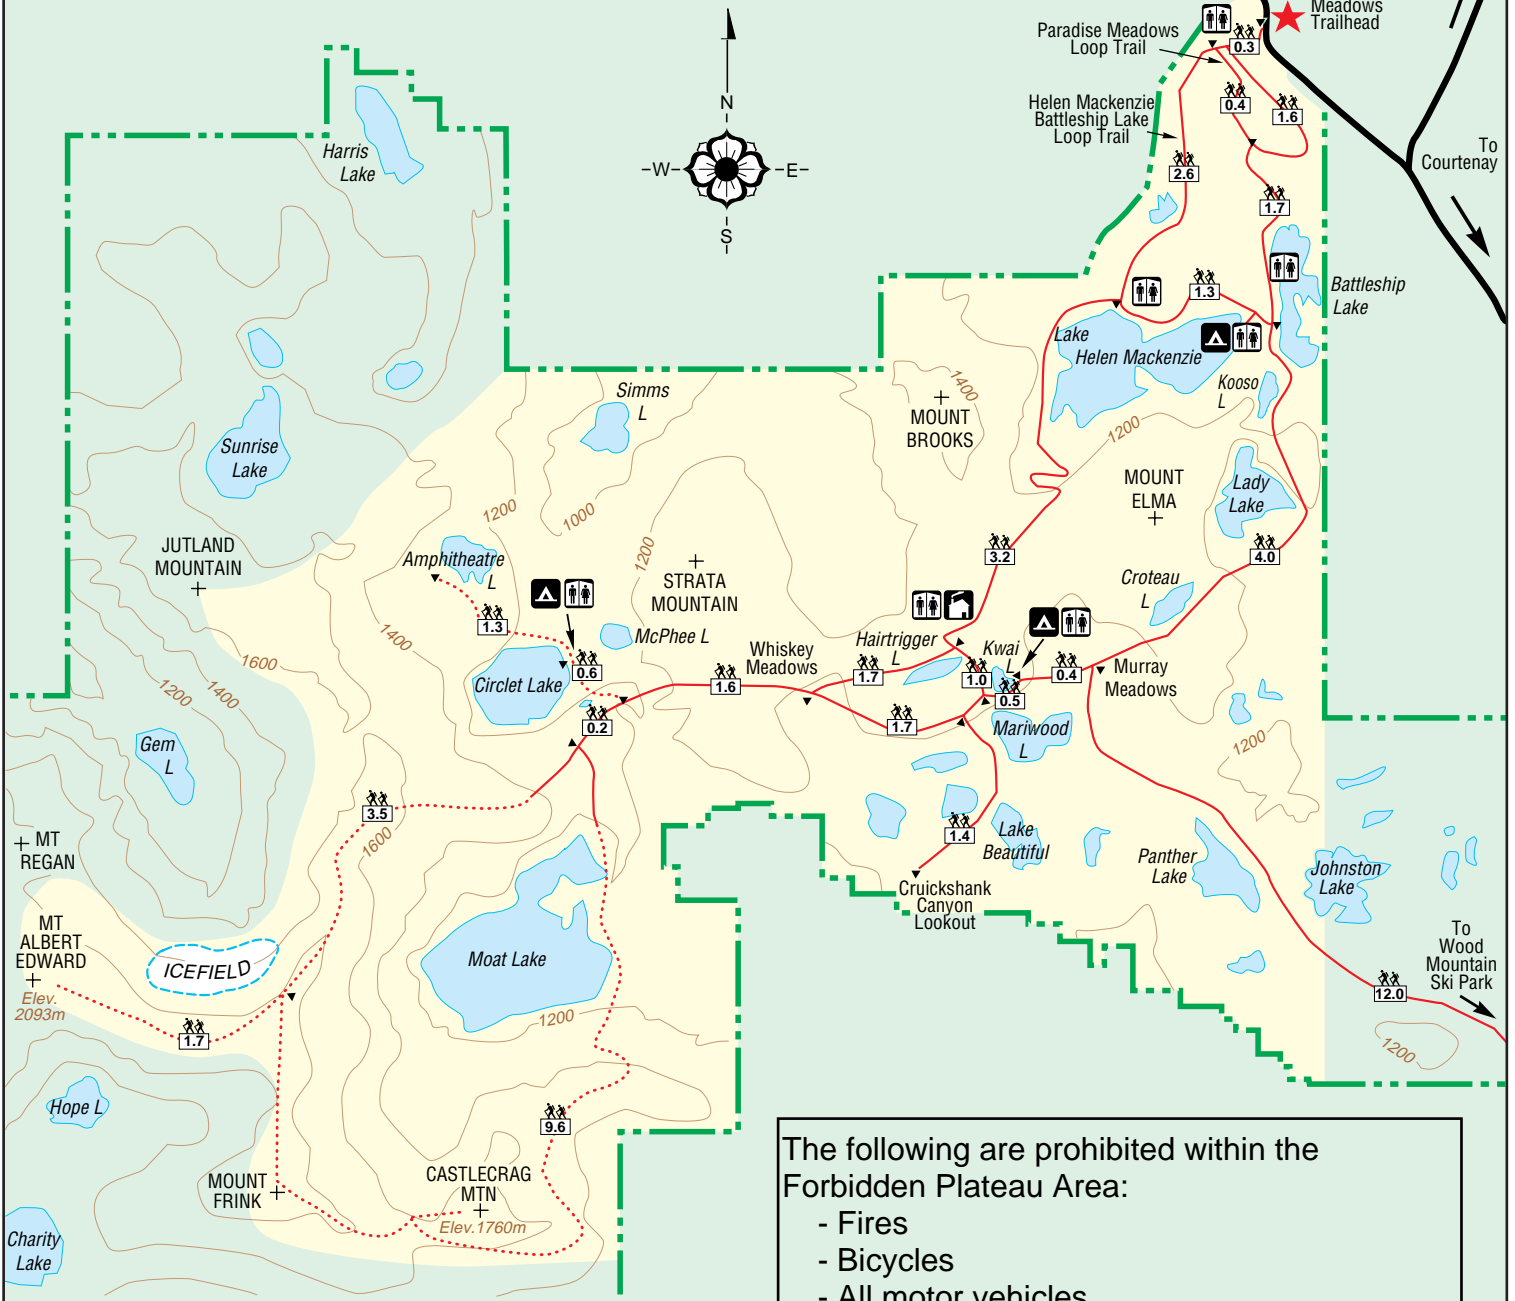

Strathcona

Forbidden Plateau

PROVINCIAL PARK

BC Parks: <http://wlapwww.gov.bc.ca/bcparks>

Information contained on this page is subject to change without notice. Use at your own risk. For current accurate information please contact BC Parks at <http://wlapwww.gov.bc.ca/bcparks>. Mt. Washington Ski Resort Ltd. does not have jurisdiction over any activities or facilities within Strathcona Park and does not accept any liability for loss or personal injury.

The following are prohibited within the Forbidden Plateau Area:

- Fires
- Bicycles
- All motor vehicles

<p>Scale in kilometres</p>		<h3>Map Legend</h3>	
Backcountry Camping Fee Collection Zone	Backcountry Camping Fee Collection Station	Hiking Distance (in kilometres)	Ranger Station
Toilet	Parking	Trail	Camping
Route	Park Boundary		