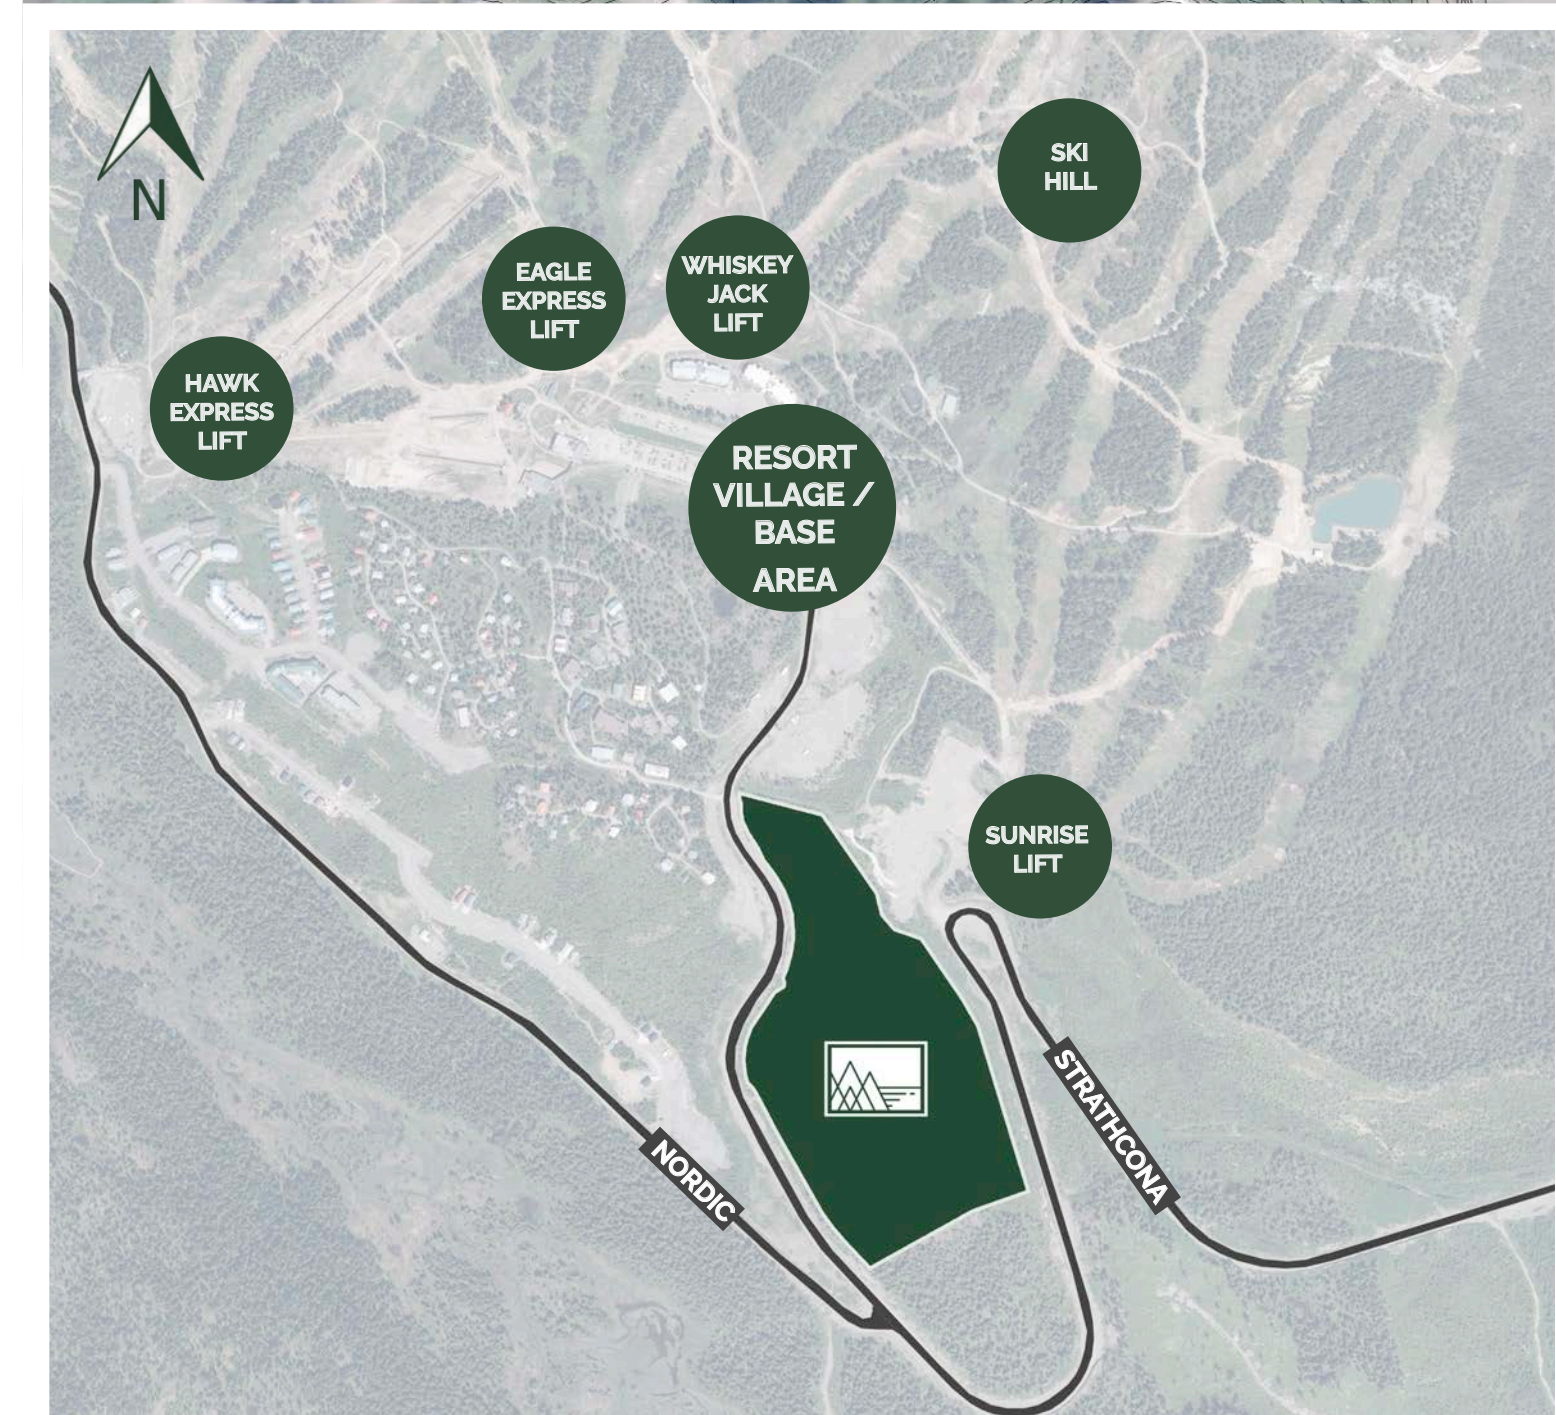

# SKY ISLAND

**LEGEND**

- GREEN SPACE
- HIKING / SNOWSHOE TRAIL
- SKI OUT (SUMMER HIKING TRAIL)

DECEMBER 2021

THE EXHIBITS REPRESENTED HERE REFLECT THE CURRENT DESIGN INTENTIONS AND REPRESENTATIONS OF SKY ISLAND. THE INFORMATION SHOWN IS ACCURATE BEST TO SKY ISLAND'S KNOWLEDGE. SKY ISLAND IS NOT LIABLE FOR ANY MISREPRESENTATIONS.