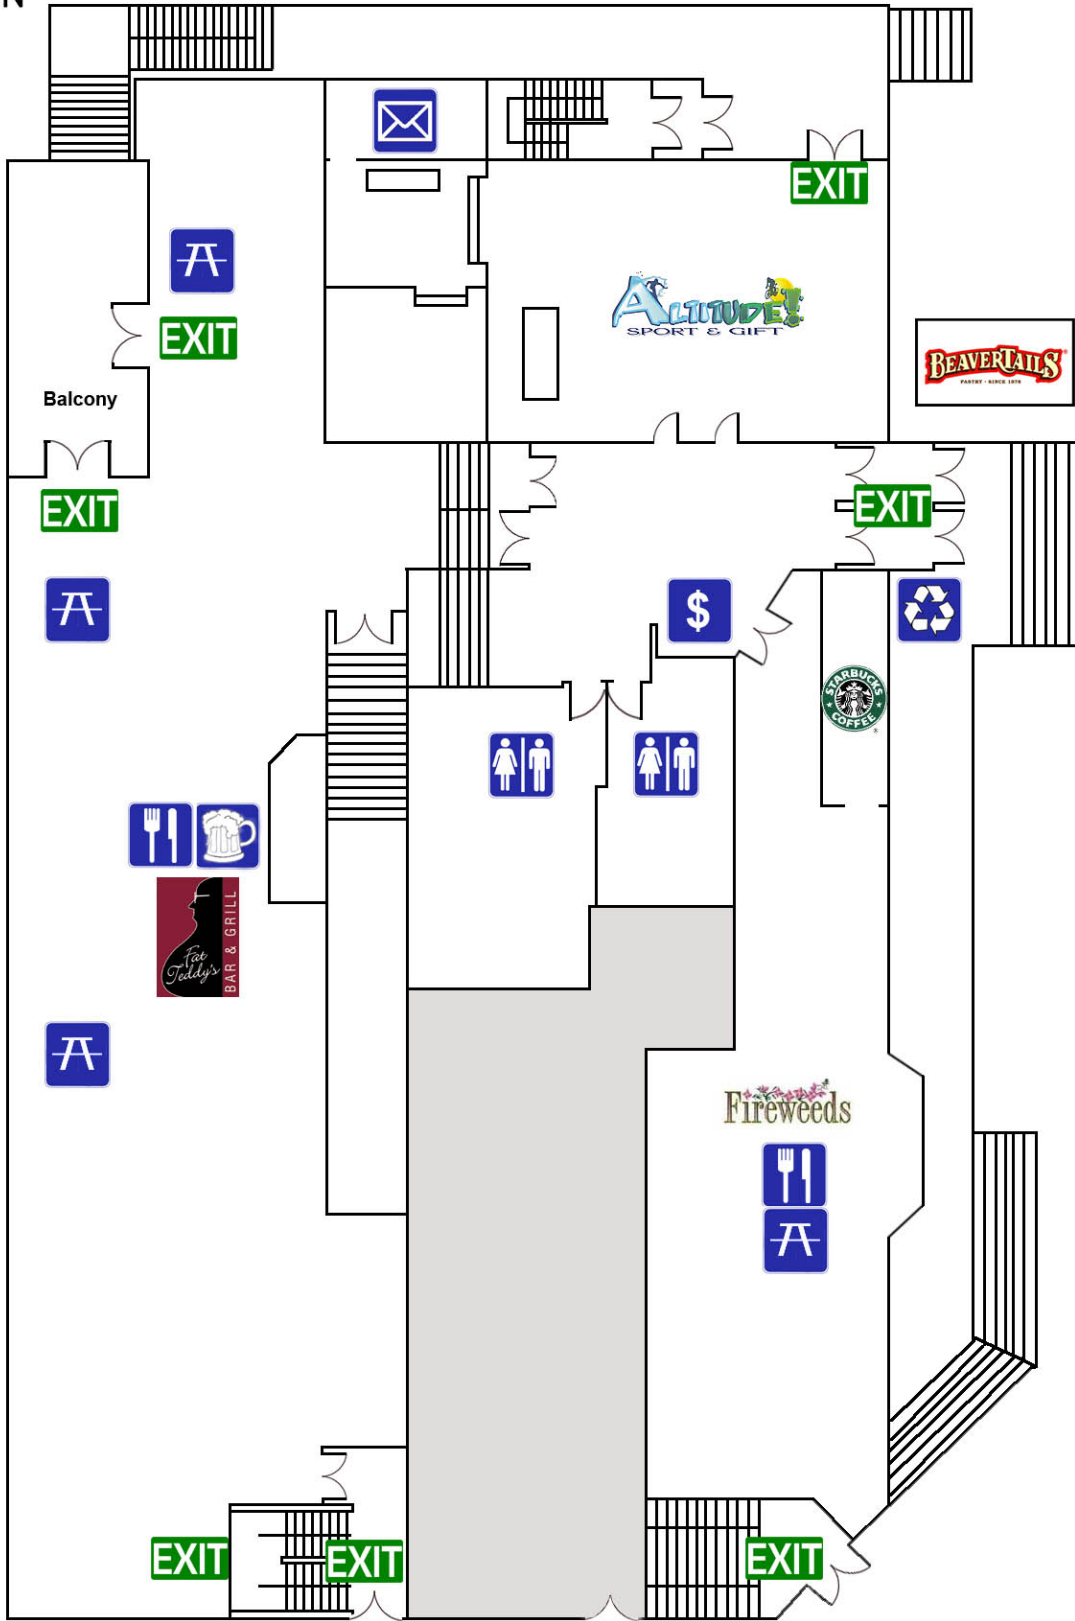

Alpine Lodge

Main Floor

LEGEND	
	Bank Machine
	Lockers
	Dining Area
	Fireweeds
	Recycle
	Lost & Found
	Wheelchair Access
	Telephone
	Washrooms
	Fat Teddy's
	Post Office

**mount
Washington**

ALPINE RESORT